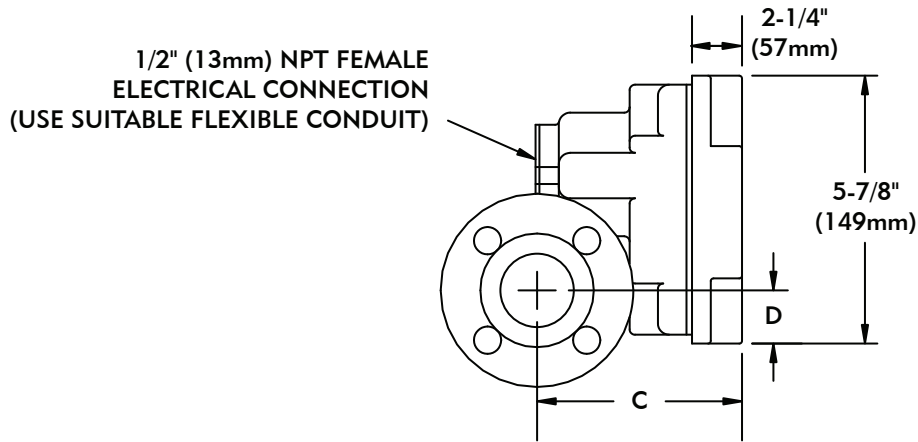

TFE Lined Straight Through Varea-Meter[®] With Magnetic Indicator

PLAN VIEW

ELEVATION

NOTES:

- ⊠ ACCESSORY ITEM FURNISHED ONLY IF SPECIFICALLY LISTED IN QUOTATION AND AS CHECKED ON THIS DRAWING.
- ◆ FM APPROVED INTRINSICALLY SAFE FOR CLASS I, DIV I GROUPS A, B, C & D WHEN INSTALLED WITH APPROVED BARRIER.