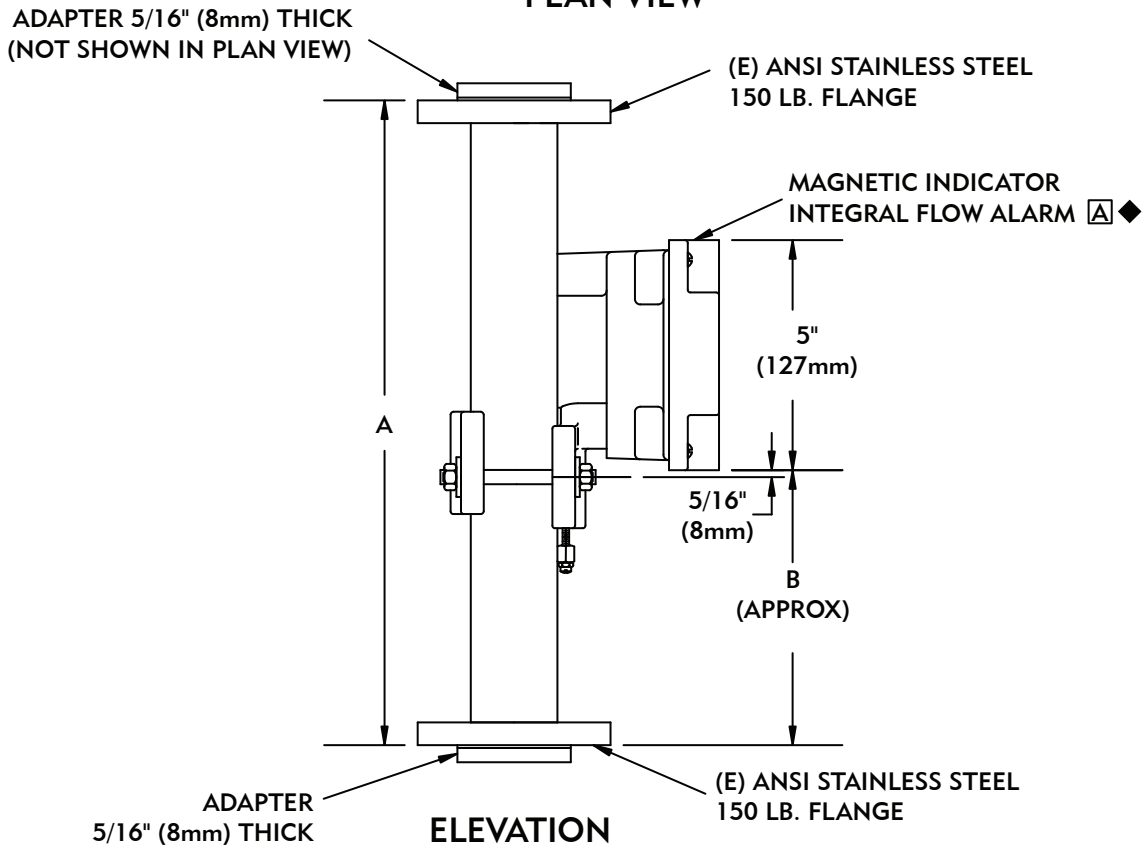

TFE Lined Straight Through Varea-Meter[®] With Magnetic Indicator

PLAN VIEW

ELEVATION

NOTES:

- ⊠ ACCESSORY ITEM FURNISHED ONLY IF SPECIFICALLY LISTED IN QUOTATION AND AS CHECKED ON THIS DRAWING.
- ◆ FM APPROVED INTRINSICALLY SAFE FOR CLASS I, DIV I GROUPS A, B, C & D WHEN INSTALLED WITH APPROVED BARRIER.