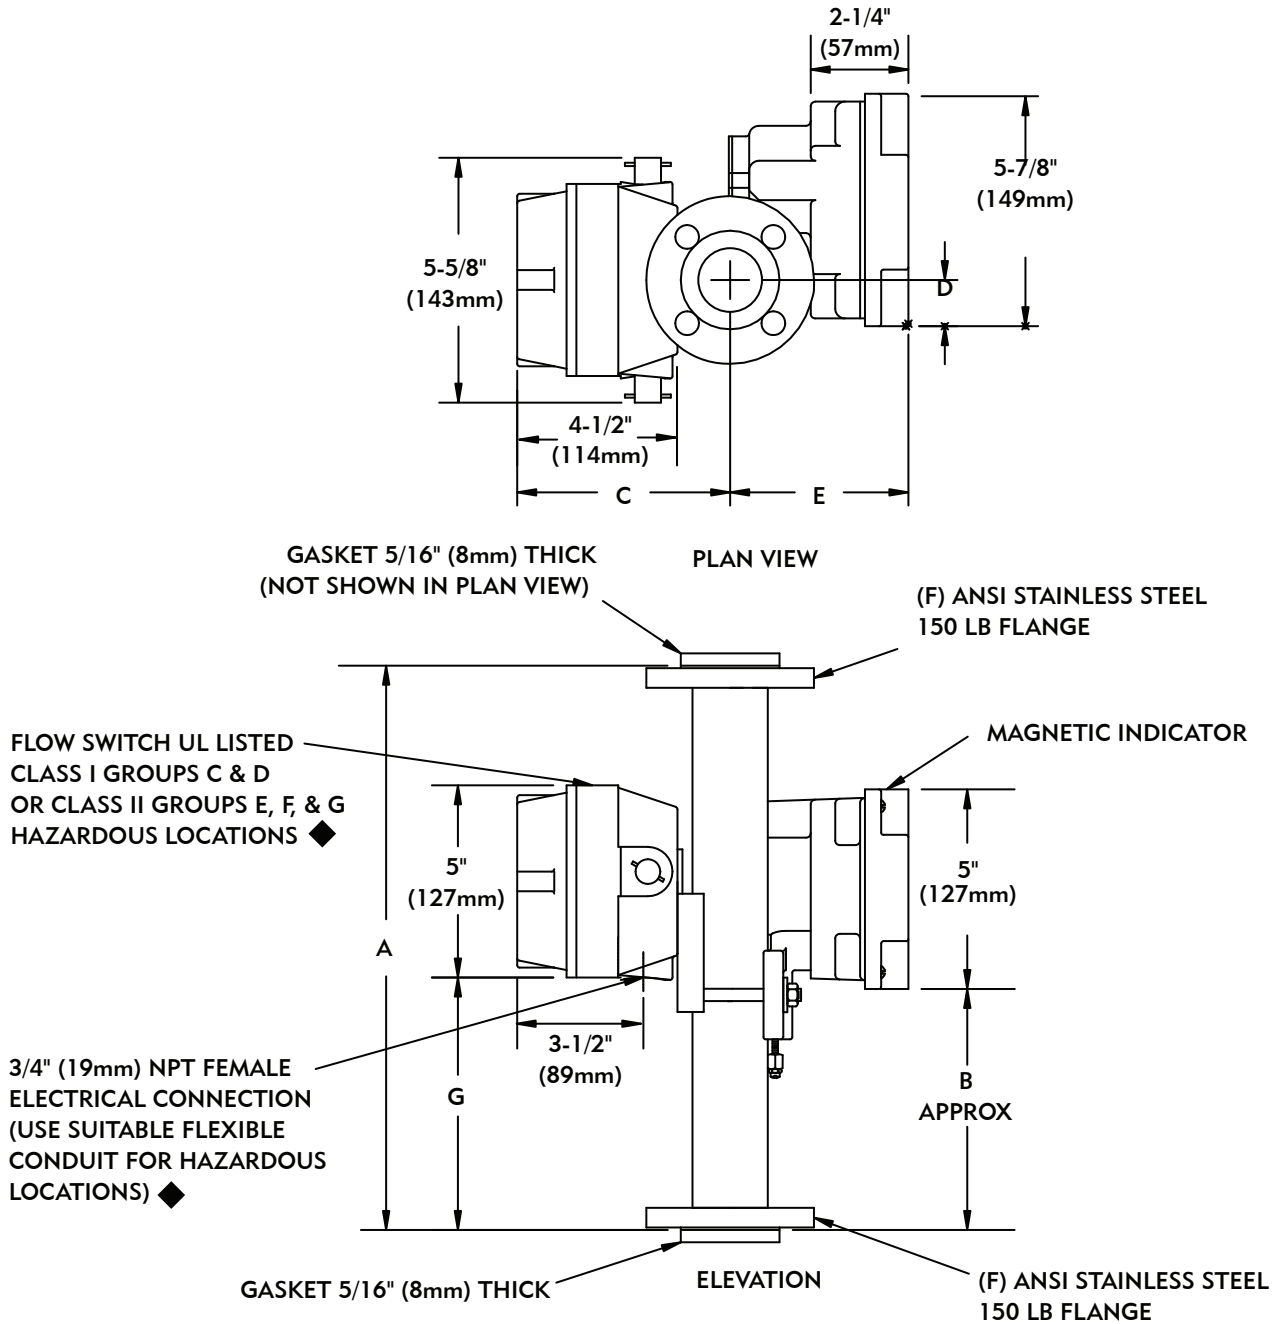

# TFE Lined Varea-Meter® Unit With Magnetic Indicator with External Hazardous Location Flow Switch

◆ AS DEFINED BY NEC