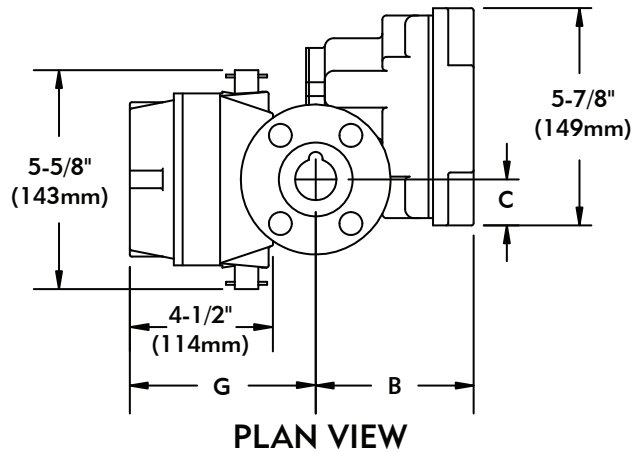

Straight Through Metal Tube Varea-Meter® Unit

With Magnetic Indicator with External Flow Switch for Use in Hazardous Locations

◆ AS DEFINED BY NEC.

SIEMENS

Water Technologies
1901 West Garden Road
Vineland, NJ 08360
856.507.9000 phone
856.507.4125 fax

www.siemens.com/water

Dimensions
WT.520.205.106.UA.CN.1206