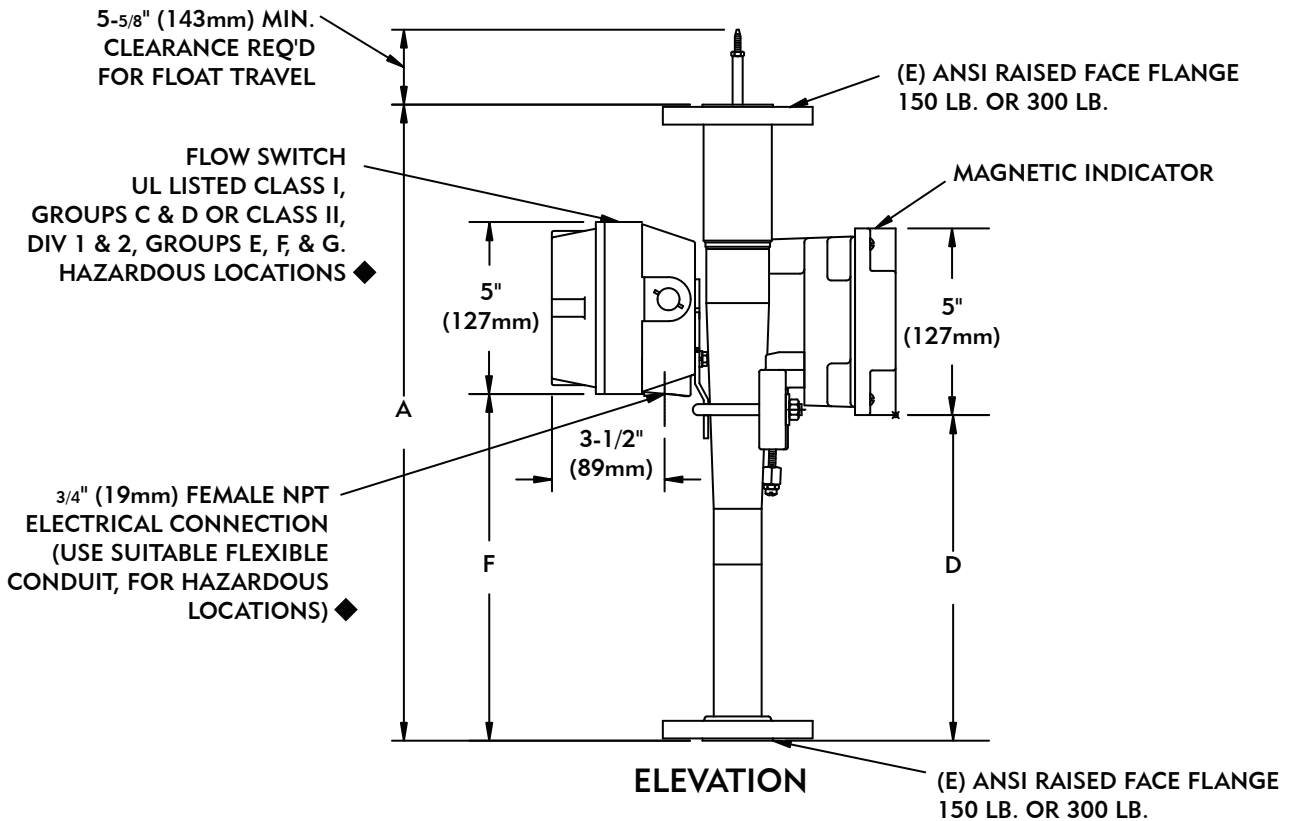

Straight Through Metal Tube Varea-Meter® Unit

With Magnetic Indicator with External Flow Switch for Use in Hazardous Locations

◆ AS DEFINED BY NEC.

SIEMENS

Water Technologies
1901 West Garden Road
Vineland, NJ 08360
856.507.9000 phone
856.507.4125 fax

www.siemens.com/water

Dimensions
WT.520.205.106.UA.CN.1206