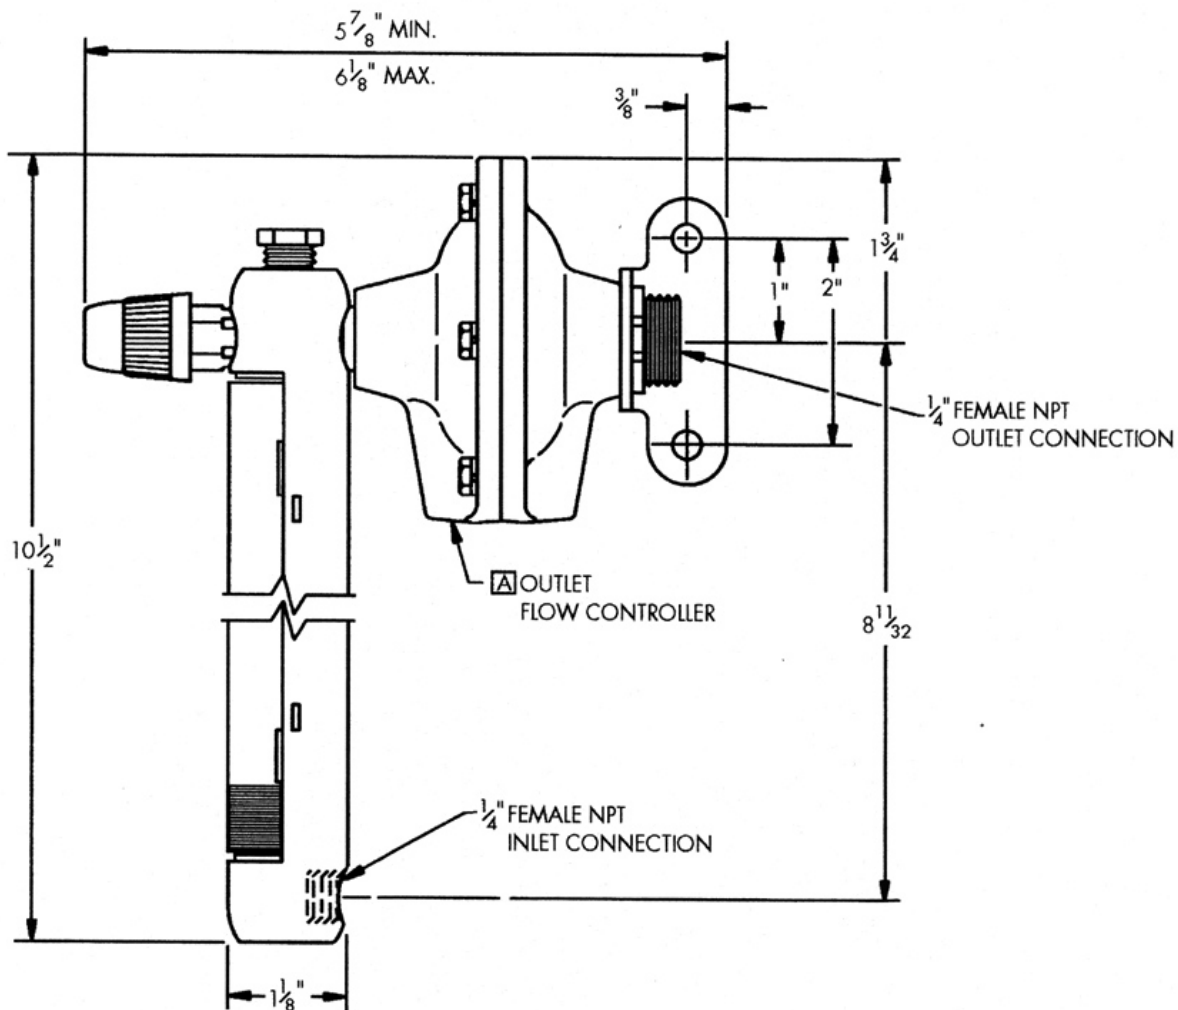

Low Flow Meter With Outlet Flow Controller

NOTE: [A] ACCESSORY ITEM FURNISHED ONLY IF SPECIFICALLY LISTED IN QUOTATION AND AS CHECKED ON THIS DRAWING.

SIEMENS

Water Technologies
1901 West Garden Road
Vineland, NJ 08360
856.507.9000 phone
856.507.4125 fax

www.siemens.com/water

Dimensions
WT.510.150.102.UA.CN.1206