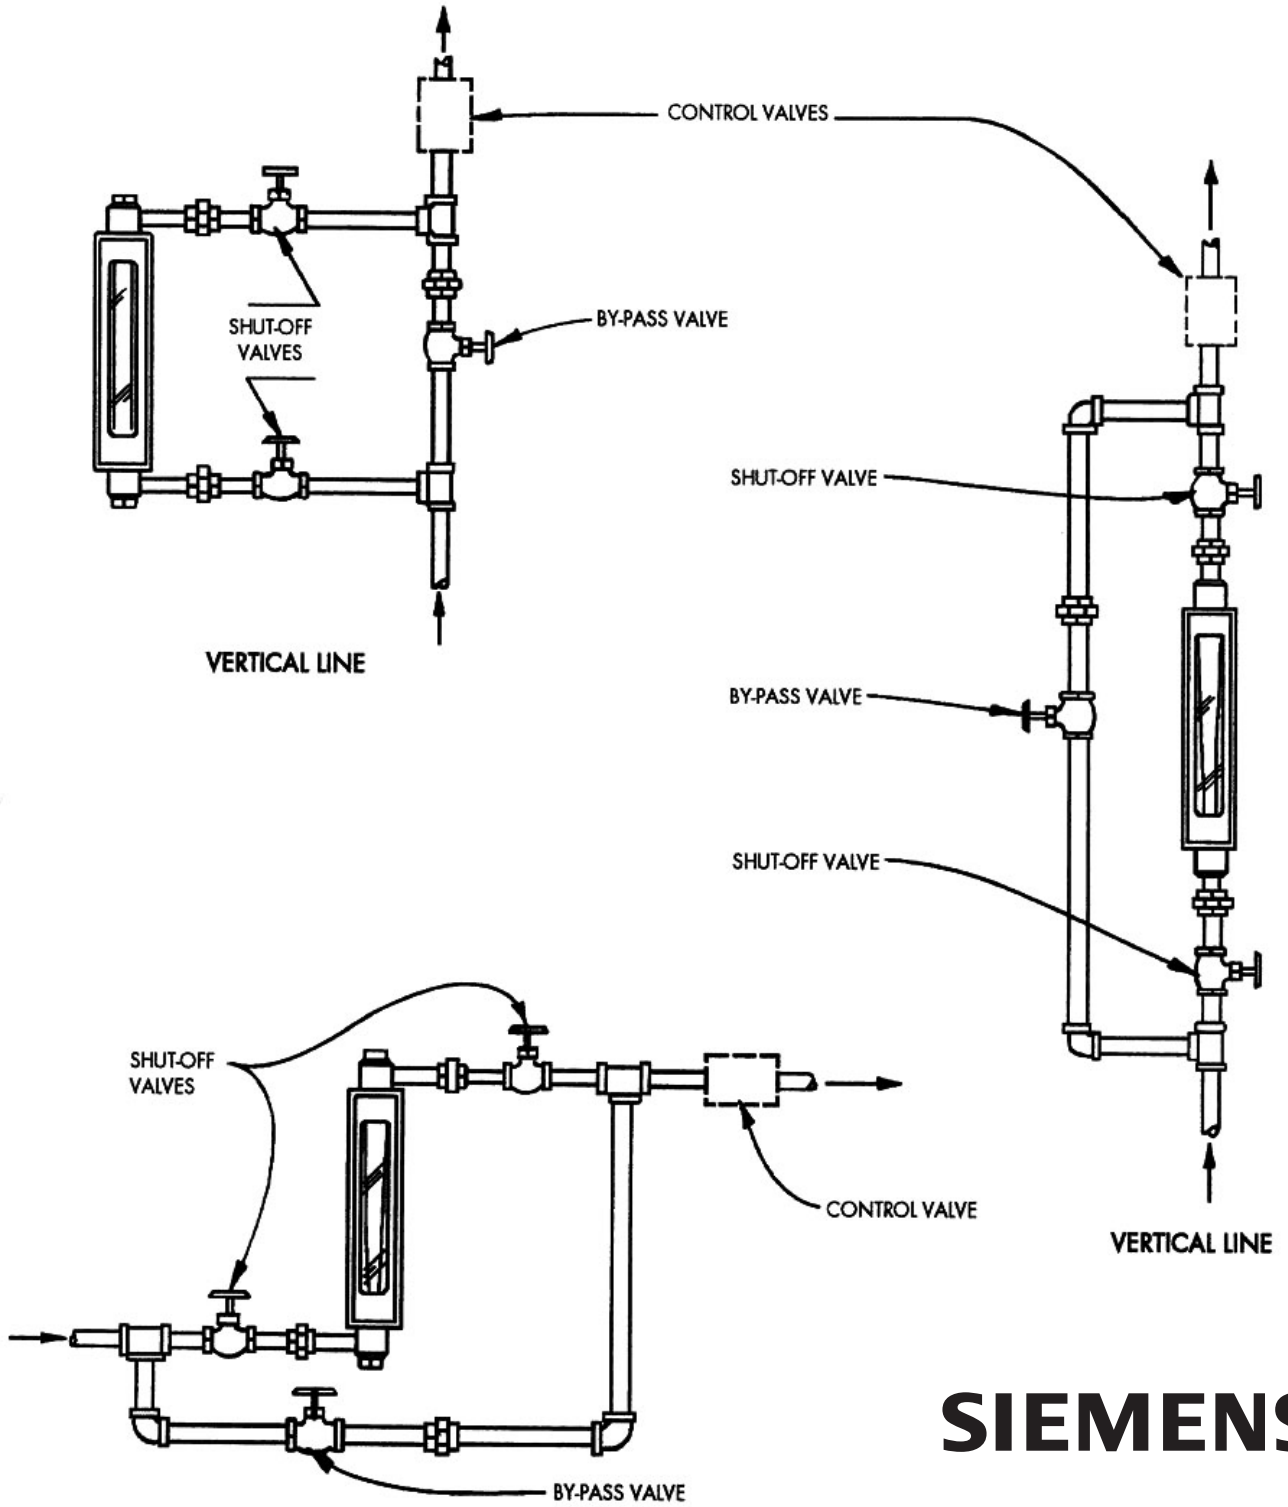

Glass Tube Varea-Meter® Installation Piping

SIEMENS

Water Technologies
1901 West Garden Road
Vineland, NJ 08360
856.507.9000 phone
856.507.4125 fax

www.siemens.com/water

Installation Piping
WT.520.100.108.UA.CN.1206