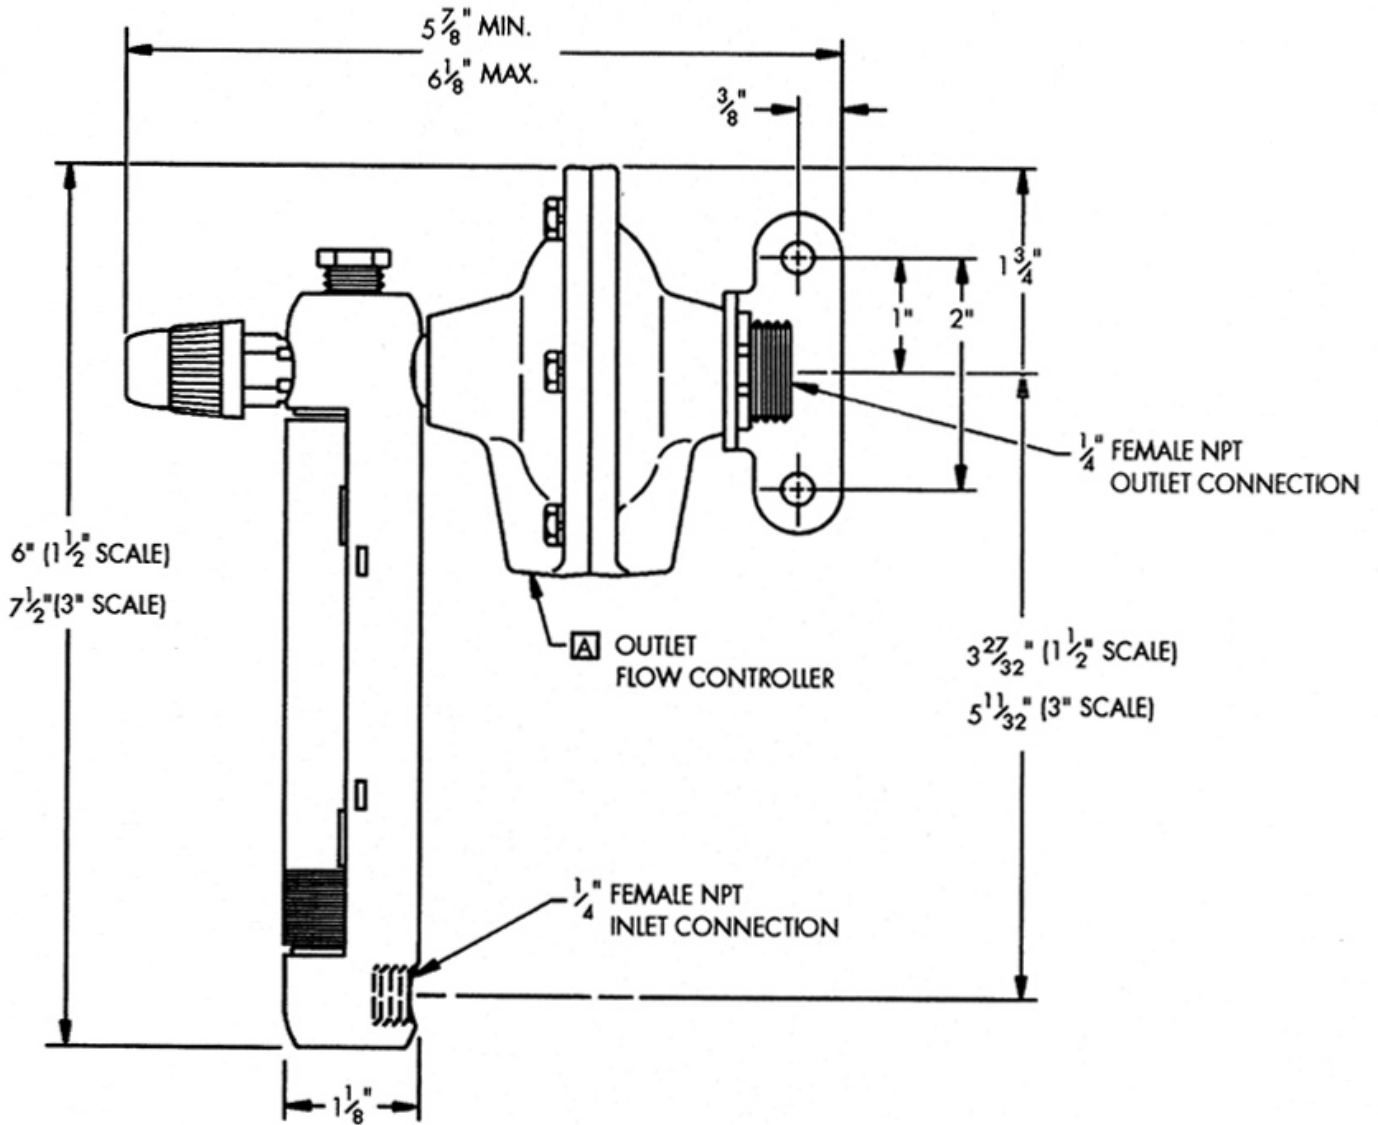

# Wallace & Tiernan Glass Tube Purge Meter With Outlet Flow Controller

NOTE: ACCESSORY ITEM FURNISHED ONLY IF SPECIFICALLY LISTED IN QUOTATION AND AS CHECKED ON THIS DRAWING.