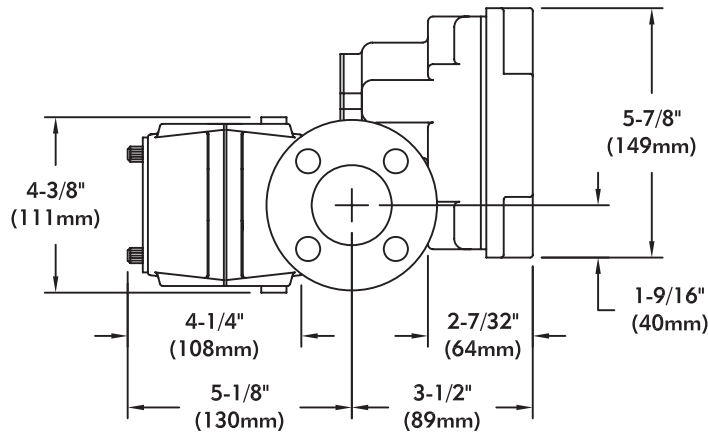

1/2" By-Pass Metal-Tube Varea-Meter®

With Magnetic Indicator With General Purpose External Flow Switch

PLAN VIEW

ELEVATION

SIEMENS

Water Technologies
 1901 West Garden Road
 Vineland, NJ 08360
 856.507.9000 phone
 856.507.4125 fax

www.siemens.com/water

NOTE: FLOAT ROD DOES NOT PROTRUDE AT TOP OR BOTTOM AT ZERO POSITION. FOR DIMENSIONS NOT SHOWN, SEE APPROPRIATE METAL TUBE VAREA-METER DIMENSION DRAWING.

Dimensions
 WT.520.300.104.UA.CN.1206