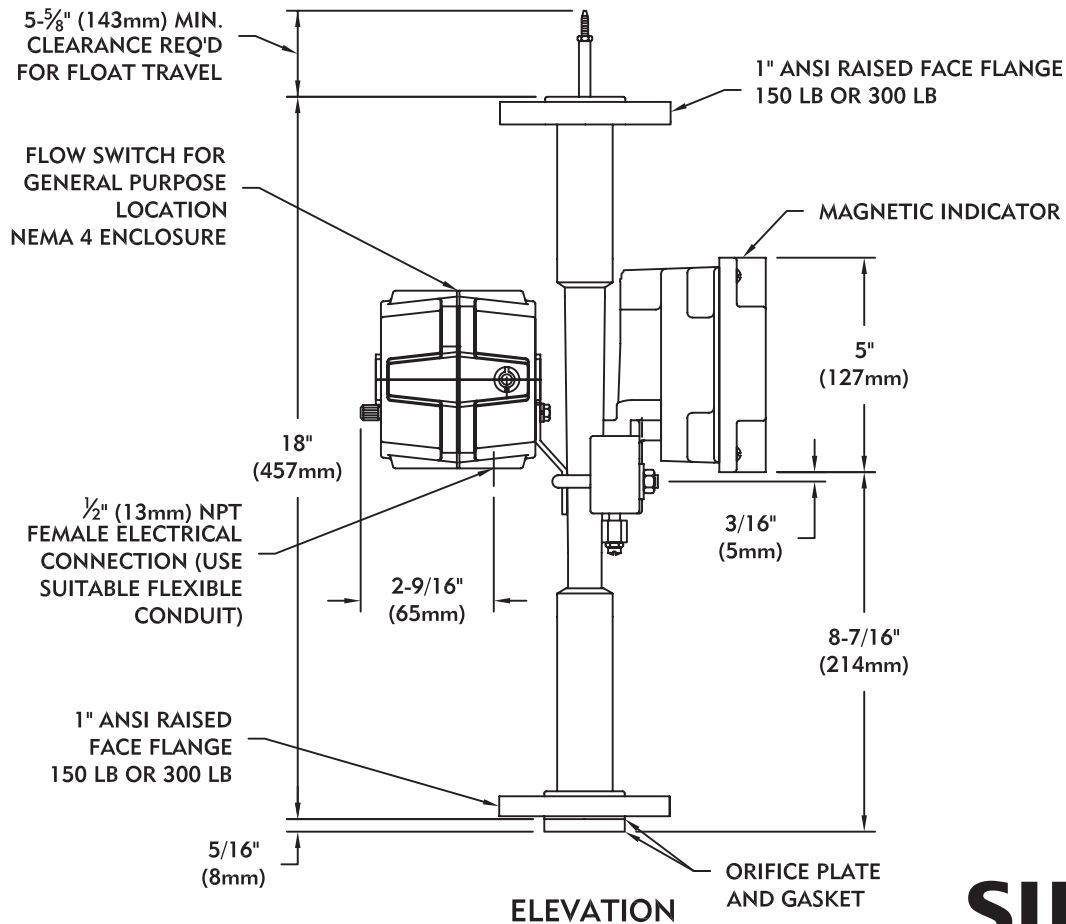

1/2" By-Pass Metal-Tube Varea-Meter®

With Magnetic Indicator With General Purpose External Flow Switch

PLAN VIEW

ELEVATION

SIEMENS

Water Technologies
 1901 West Garden Road
 Vineland, NJ 08360
 856.507.9000 phone
 856.507.4125 fax

www.siemens.com/water

NOTE: FLOAT ROD DOES NOT PROTRUDE AT TOP OR BOTTOM AT ZERO POSITION. FOR DIMENSIONS NOT SHOWN, SEE APPROPRIATE METAL TUBE VAREA-METER DIMENSION DRAWING.

Dimensions
 WT.520.300.104.UA.CN.1206