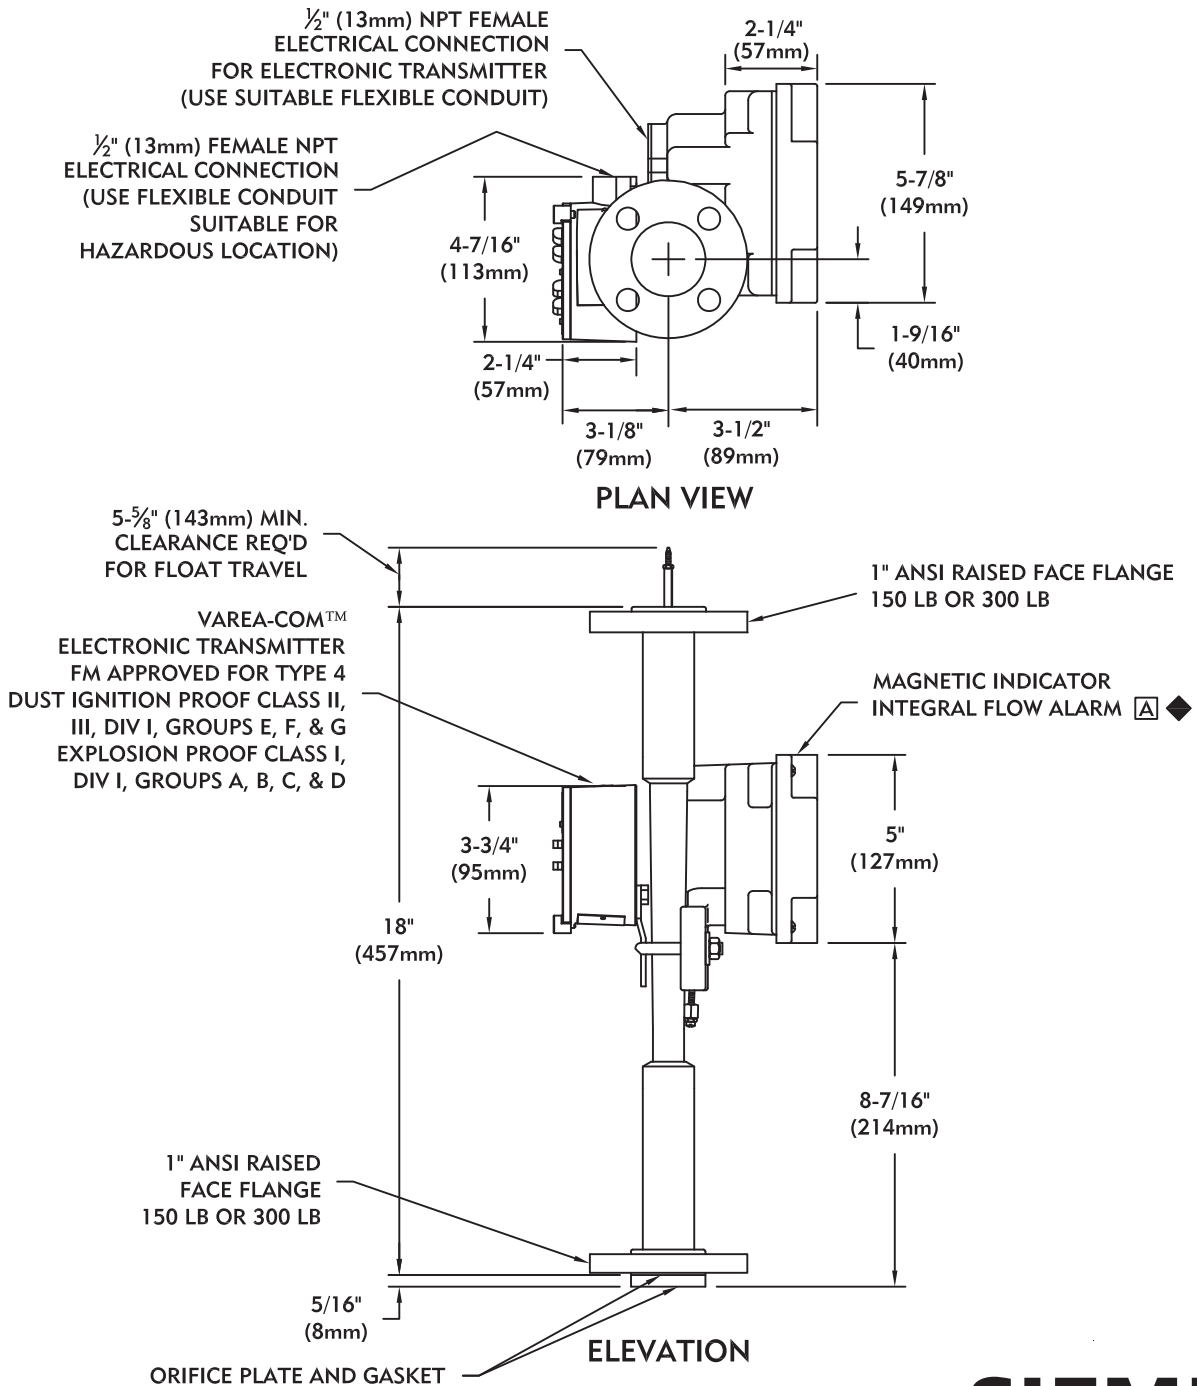

# 1/2" By-Pass Metal-Tube Varea-Meter®

## With Magnetic Indicator With Varea-Com™ Electronic Transmitter

# SIEMENS

**NOTES:**

FLOAT ROD DOES NOT PROTRUDE AT TOP OR BOTTOM AT ZERO POSITION.

A ACCESSORY ITEM FURNISHED ONLY IF SPECIFICALLY LISTED IN QUOTATION AND AS CHECKED ON THIS DRAWING.

◆ FM APPROVED INTRINSICALLY SAFE FOR CLASS I, DIV I, GROUPS A, B, C, & D WHEN INSTALLED WITH APPROVED BARRIER.