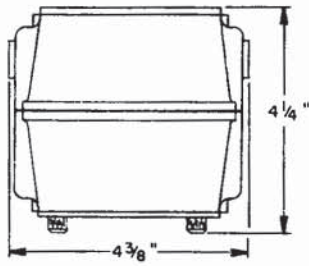

Flow Switch

TOP VIEW

SERIES 5600 GENERAL PURPOSE FLOW SWITCH

NEMA-4 ENCLOSURE

FRONT VIEW

SIDE VIEW

TOP VIEW

SERIES 5500 HAZARDOUS LOCATION FLOW SWITCH

www.siemens.com/water

Dimension
WT.550.560.100.UA.CN.0308