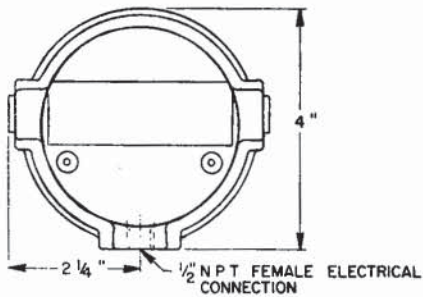

Flow Switch

TOP VIEW

SERIES 5600 GENERAL PURPOSE FLOW SWITCH

NEMA-4 ENCLOSURE

FRONT VIEW

SIDE VIEW

TOP VIEW

SERIES 5500 HAZARDOUS LOCATION FLOW SWITCH

UL LISTED FOR CLASS I, DIV. I & 2, GROUPS C & D.
OR
CLASS II, DIV. I & 2, GROUPS E, F & G.
HAZARDOUS LOCATION ⚠

NOTE:

⚠ AS DEFINED BY NEC

FRONT VIEW

SIDE VIEW

SIEMENS

Water Technologies
1901 West Garden Road
Vineland, NJ 08360
856.507.9000 phone
856.507.4125 fax

www.siemens.com/water

Dimension
WT.550.560.100.UA.CN.0308