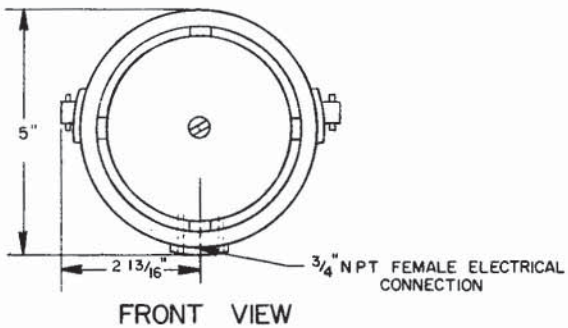

Flow Switch

SERIES 5600 GENERAL PURPOSE FLOW SWITCH

NEMA-4 ENCLOSURE

SERIES 5500 HAZARDOUS LOCATION FLOW SWITCH

UL LISTED FOR CLASS I, DIV. I & 2, GROUPS C & D.
OR
CLASS II, DIV. I & 2, GROUPS E, F & G.
HAZARDOUS LOCATION ⚠

NOTE:

⚠ AS DEFINED BY NEC

FRONT VIEW

SIEMENS

Water Technologies
1901 West Garden Road
Vineland, NJ 08360
856.507.9000 phone
856.507.4125 fax

www.siemens.com/water

Dimension
WT.550.560.100.UA.CN.0308