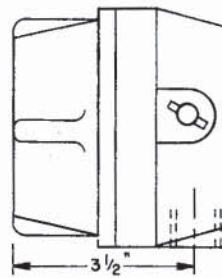

Flow Switch

TOP VIEW

SERIES 5600 GENERAL PURPOSE FLOW SWITCH

NEMA-4 ENCLOSURE

FRONT VIEW

SIDE VIEW

TOP VIEW

SERIES 5500 HAZARDOUS LOCATION FLOW SWITCH

UL LISTED FOR CLASS I, DIV. I & 2, GROUPS C & D.
OR
CLASS II, DIV. I & 2, GROUPS E, F & G.
HAZARDOUS LOCATION ⚠

NOTE:

⚠ AS DEFINED BY NEC

FRONT VIEW

SIDE VIEW

SIEMENS

Water Technologies
1901 West Garden Road
Vineland, NJ 08360
856.507.9000 phone
856.507.4125 fax

www.siemens.com/water

Dimension
WT.550.560.100.UA.CN.0308