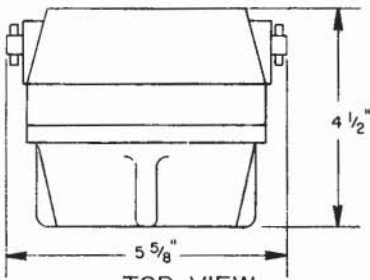

Flow Switch

TOP VIEW

SERIES 5600 GENERAL PURPOSE FLOW SWITCH

NEMA-4 ENCLOSURE

FRONT VIEW

SIDE VIEW

TOP VIEW

SERIES 5500 HAZARDOUS LOCATION FLOW SWITCH

www.siemens.com/water

Dimension
WT.550.560.100.UA.CN.0308