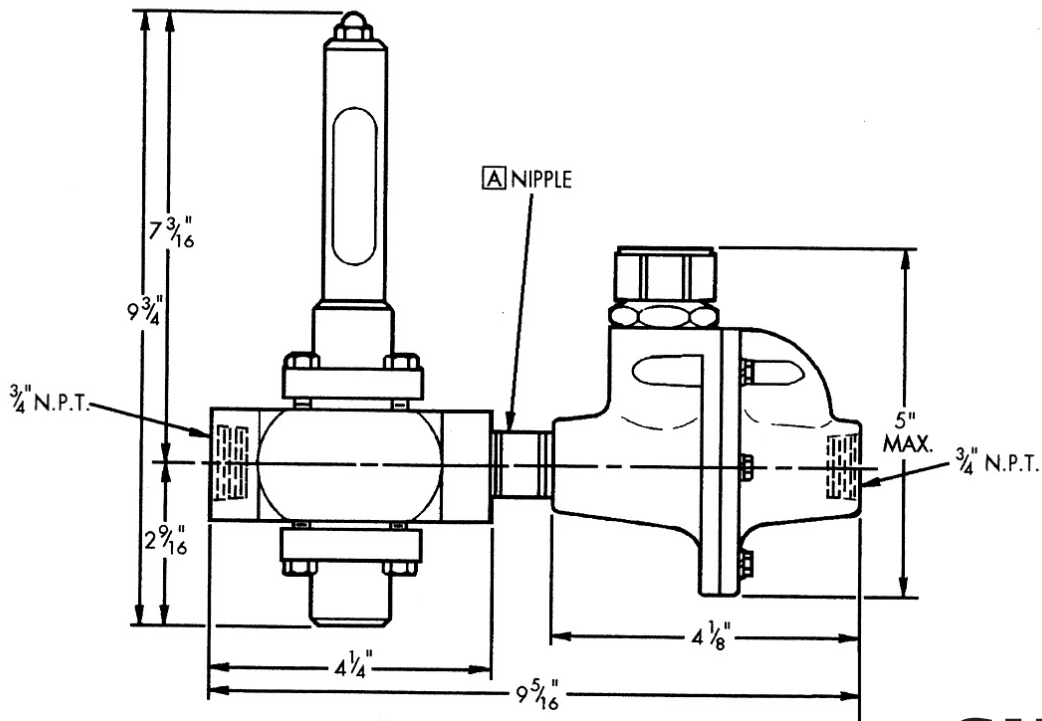

# Armored Purge Meter With General Purpose Flow Controller

1/2" ARMORED PURGE METER  
WITH SERIES 5700 FLOW CONTROLLER

3/4" ARMORED PURGE METER  
WITH SERIES 5700 FLOW CONTROLLER

NOTE: **A** ACCESSORY ITEM FURNISHED ONLY IF SPECIFICALLY LISTED IN QUOTATION AND AS CHECKED ON THIS DRAWING.