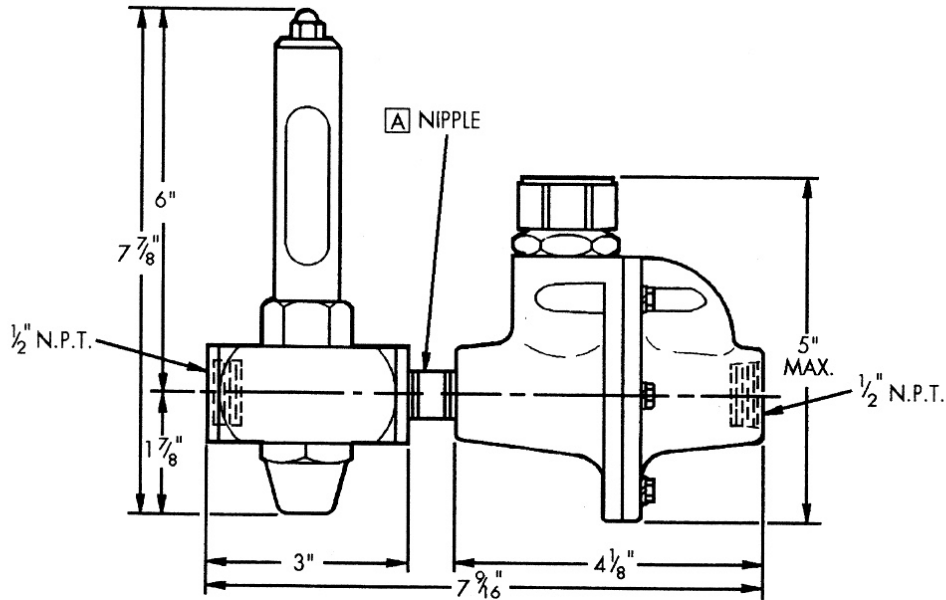

# Armored Purge Meter With General Purpose Flow Controller

1/2" ARMORED PURGE METER  
WITH SERIES 5700 FLOW CONTROLLER

3/4" ARMORED PURGE METER  
WITH SERIES 5700 FLOW CONTROLLER

NOTE: **A** ACCESSORY ITEM FURNISHED ONLY IF SPECIFICALLY LISTED IN QUOTATION AND AS CHECKED ON THIS DRAWING.