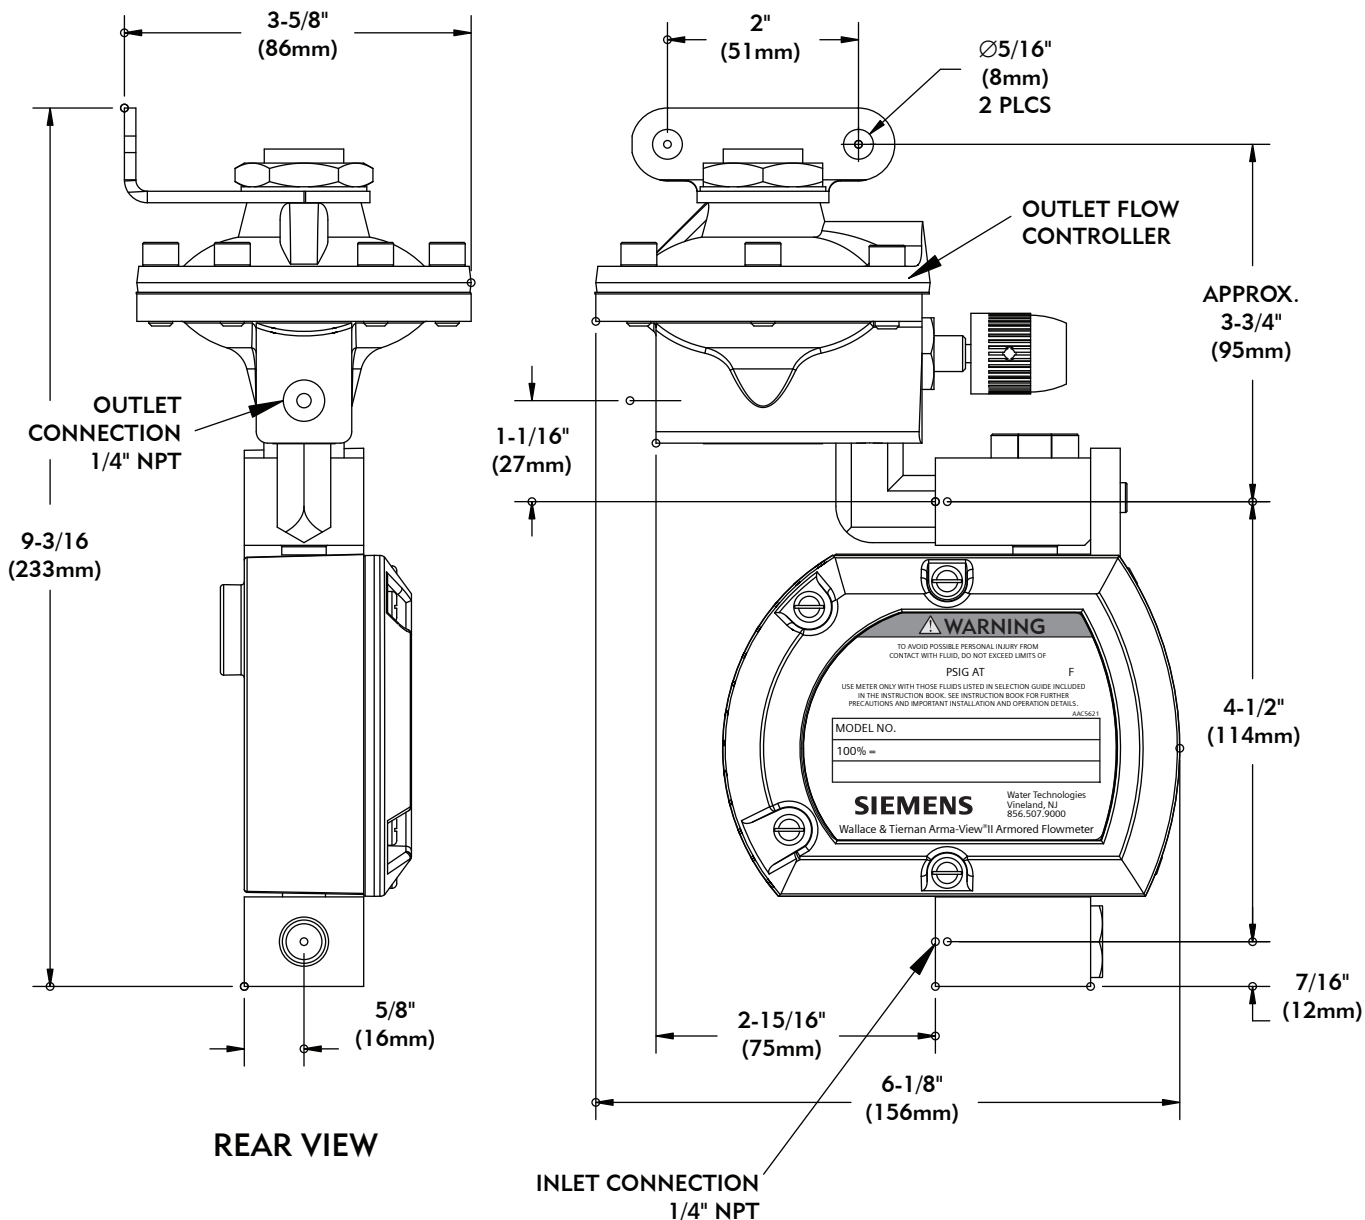

Arma-View® II Low Flow Armored Purge Meter With Outlet Flow Controller

SIEMENS

Water Technologies
1901 West Garden Road
Vineland, NJ 08360
856.507.9000 phone
856.507.4125 fax

www.siemens.com/water

Dimensions
WT.510.260.104.UA.CN.1206