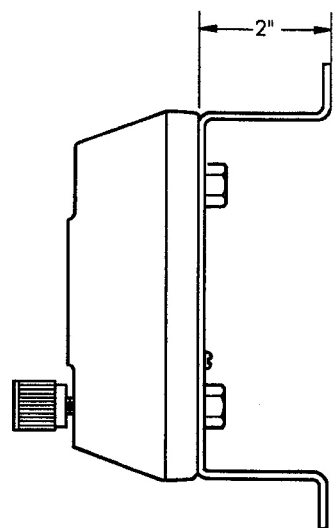

# Arma-View® Low Flow Armored Purge Meter Mounting Bracket for Wall or 2" Pipe

**SIDE VIEW**  
BRACKET VERTICAL  
VERTICAL OR HORIZONTAL PIPING

**FRONT VIEW**  
BRACKET HORIZONTAL  
VERTICAL PIPING

**FRONT VIEW**  
(VERTICAL ORIENTATION)

**BOTTOM VIEW**