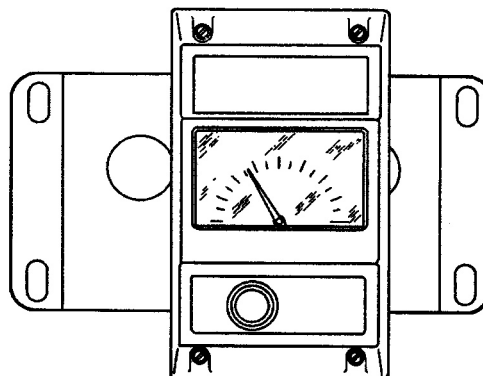

# Arma-View® Low Flow Armored Purge Meter Mounting Bracket for Wall or 2" Pipe

**SIDE VIEW**  
BRACKET VERTICAL  
VERTICAL OR HORIZONTAL PIPING

**FRONT VIEW**  
BRACKET HORIZONTAL  
VERTICAL PIPING

**FRONT VIEW**  
(VERTICAL ORIENTATION)

**BOTTOM VIEW**