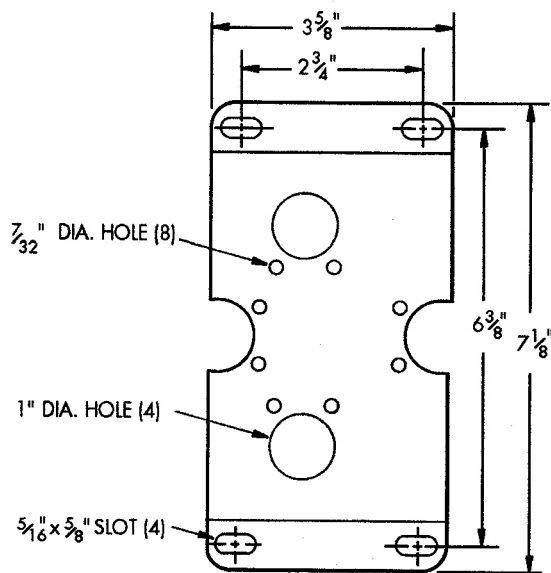

# Arma-View® Low Flow Armored Purge Meter Mounting Bracket for Wall or 2" Pipe

**SIDE VIEW**  
BRACKET VERTICAL  
VERTICAL OR HORIZONTAL PIPING

**FRONT VIEW**  
BRACKET HORIZONTAL  
VERTICAL PIPING

**FRONT VIEW**  
(VERTICAL ORIENTATION)

**BOTTOM VIEW**